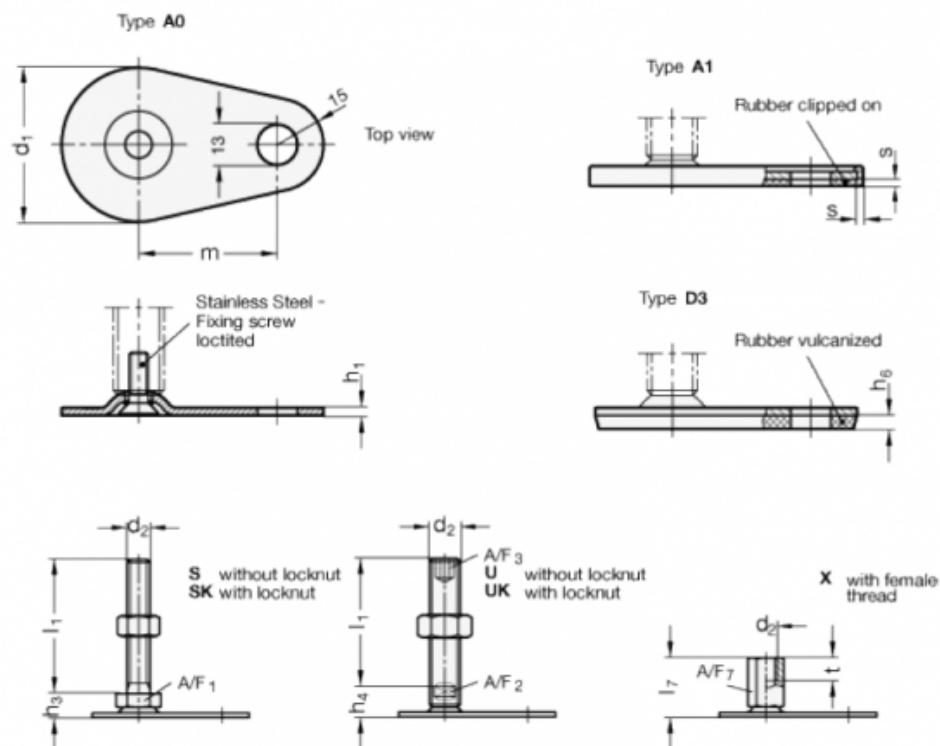

Article number: 204260M16100D3UK

Description: E+G levelling foot
GN 42-60-M16-100-D3-UK

Note: UK With nut, Hexagon socket at the top, Wrench flat at the bottom

Measures

$$A/F2 = 12$$

$$A/F3 = 8$$

$$d1 = 60$$

$$d2 = M16$$

$$h1 = 2.5$$

$$h4 = 17$$

$$h6 = 4.5$$

$$l1 = 100$$

$$m = 50$$

$$s =$$